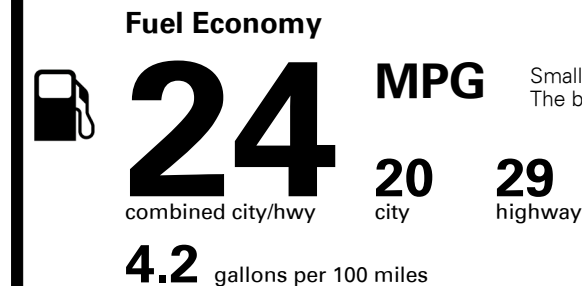

Inland Freight & Handling : \$1,600.00
Total Price : \$50,755.00

Proudly Supporting Hyundai Hope On Wheels and the Fight Against Pediatric Cancer Since 1998

Fuel Economy and Environment

Gasoline Vehicle

You spend \$1,750
 more in fuel costs over 5 years compared to the average new vehicle.

Annual fuel cost \$2,050

Fuel Economy & Greenhouse Gas Rating (tailpipe only)

Smog Rating (tailpipe only)

This vehicle emits 374 grams CO₂ per mile. The best emits 0 grams per mile (tailpipe only). Producing and distributing fuel also create emissions; learn more at fueleconomy.gov.